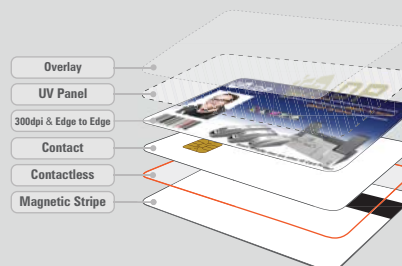

smart Series

manufactured by IDP Corporation, is a highly engineered dye-sublimation ID Card printer which provides you with maximum efficiency for production of plastic cards in commercial and government applications.

SMART series is designed to support a flexible user environment, which makes it easy to choose the correct printer and save money. You can easily add a flipper or laminator, for dual sided printing or laminating, and various encoders such as magnetic stripe, contact and contactless. The enhanced FINE™ Imaging Technology of the SMART series enables you to print high quality images. The SMART series will be a perfect choice for ID, Membership, Access control, Government ID, Healthcare and Banking cards.

IDP Corporation has begun a new era in ID Card printers. Please come and experience the flexibility and quality of the SMART series.