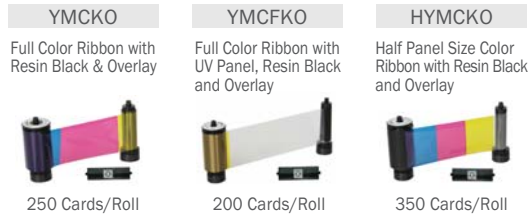

CERTIFICATIONS

Consumables

COLOR RIBBONS

MONO RIBBONS

smart Series

manufactured by IDP Corporation, is a highly engineered dye-sublimation ID Card printer which provides you with maximum efficiency for production of plastic cards in commercial and government applications.